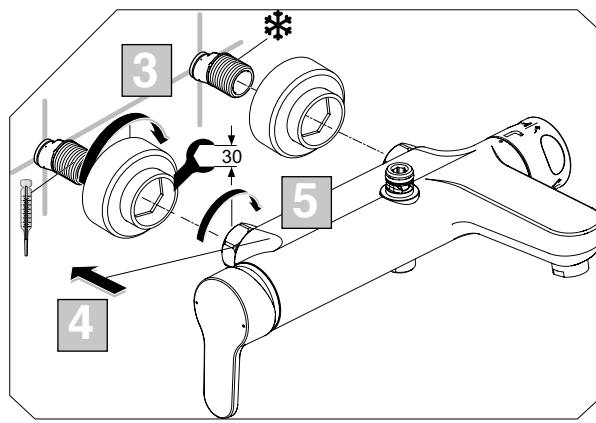

Ideal Standard

CERAFINE MODEL O

03.2021 / B565109

Ideal Standard International NV
Corporate Village – Gent Building
Da Vincilaan 2
1935 Zaventem
Belgium
<http://www.idealstandardinternational.com>

	P bar	0,5	MAX. 10	1	5		Q (3 bar)
	T C°		MAX. 80		65		l/min
					40		
							20 8 9,5