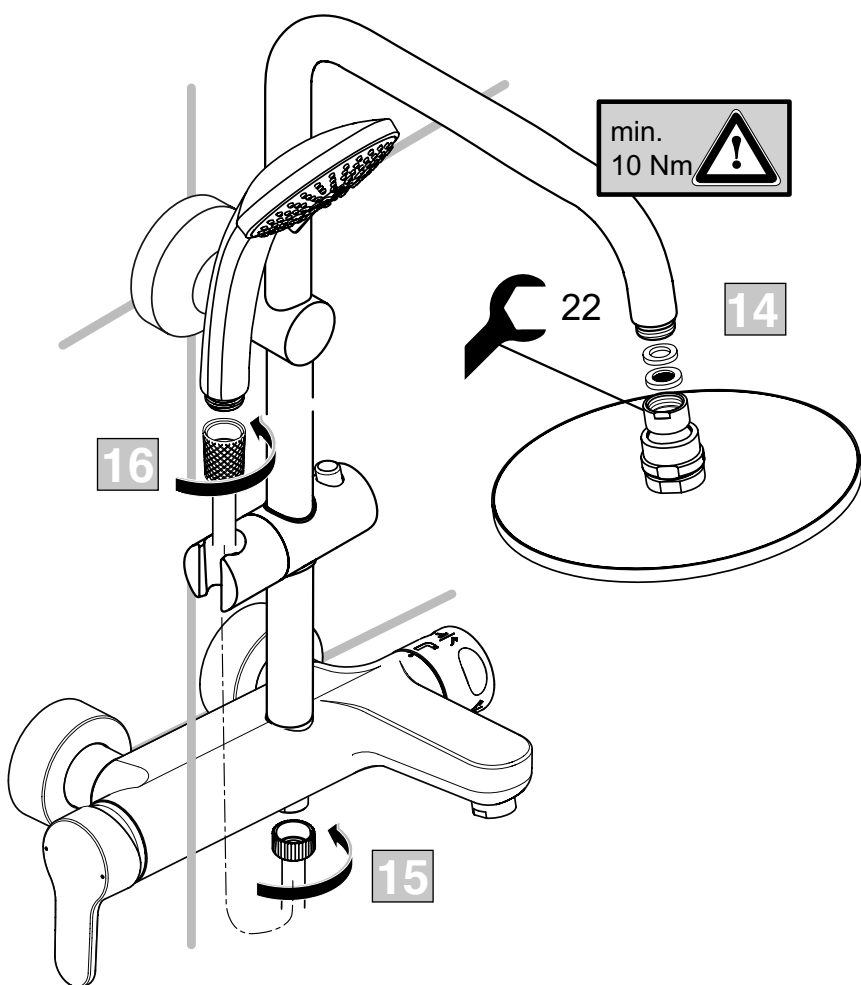

Ideal Standard

CERAFINE MODEL O

03.2021 / B565109

Ideal Standard International NV
Corporate Village – Gent Building
Da Vincilaan 2
1935 Zaventem
Belgium
<http://www.idealstandardinternational.com>

	P bar	0,5	MAX. 10	1	5		Q (3 bar)
	T C°		MAX. 80		65		l/min
					40		
							20 8 9,5