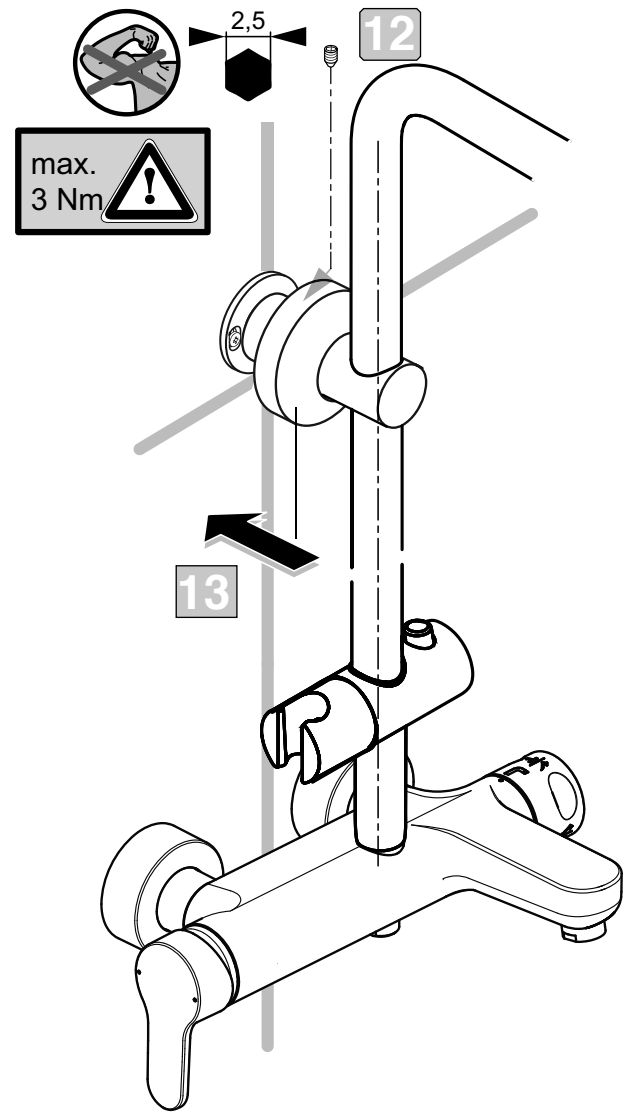

Ideal Standard

CERAFINE MODEL O

03.2021 / B565109

Ideal Standard International NV
Corporate Village – Gent Building
Da Vincilaan 2
1935 Zaventem
Belgium
<http://www.idealstandardinternational.com>

	P bar	0,5	MAX. 10	1	5		Q (3 bar)
	T C°		MAX. 80		65		l/min
					40		
							20 8 9,5