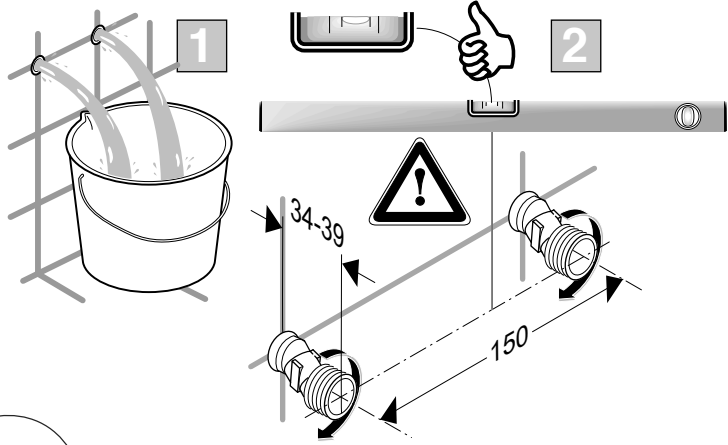

Ideal Standard

CERAFINE MODEL O

03.2021 / B565109

Ideal Standard International NV
Corporate Village – Gent Building
Da Vincilaan 2
1935 Zaventem
Belgium
<http://www.idealstandardinternational.com>

	P bar	0,5	MAX. 10	1	5		Q (3 bar)
	T C°		MAX. 80		65		l/min
					40		
							20 8 9,5