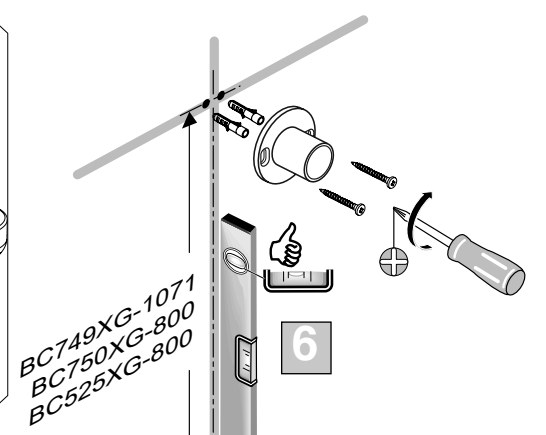

Ideal Standard

CERAFINE MODEL O

03.2021 / B565109

Ideal Standard International NV
Corporate Village – Gent Building
Da Vincilaan 2
1935 Zaventem
Belgium
<http://www.idealstandardinternational.com>

	P bar	0,5	MAX. 10	1	5		Q (3 bar)
	T C°		MAX. 80		65		l/min
					40		
							20 8 9,5