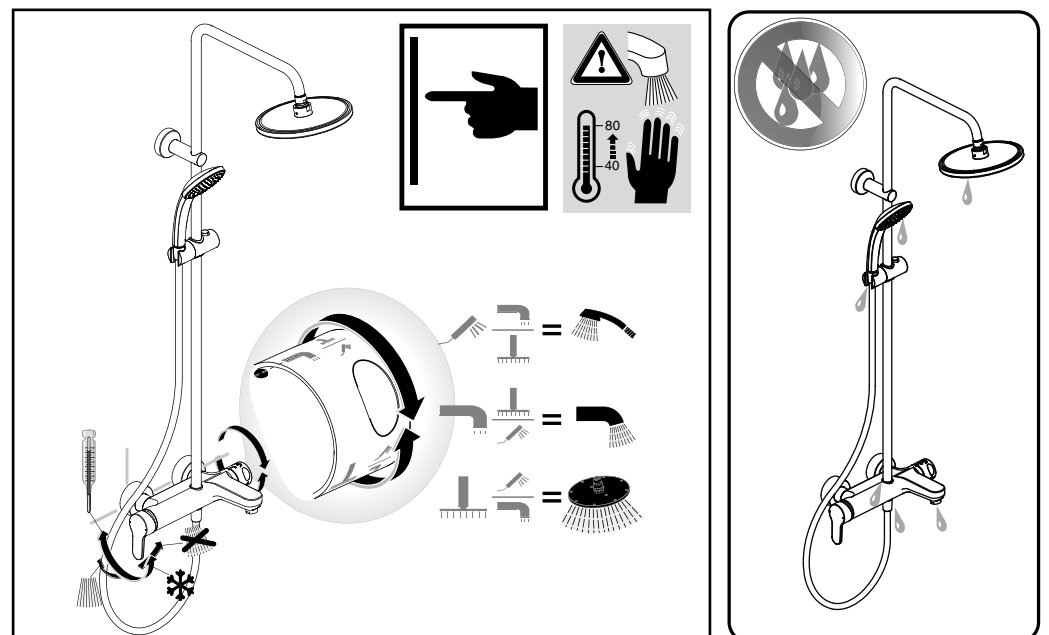

Ideal Standard

CERAFINE MODEL O

03.2021 / B565109

Ideal Standard International NV
Corporate Village – Gent Building
Da Vincilaan 2
1935 Zaventem
Belgium
<http://www.idealstandardinternational.com>

	P bar	0,5	MAX. 10	1	5		Q (3 bar)
	T C°		MAX. 80		65		l/min
					40		
							20 8 9,5