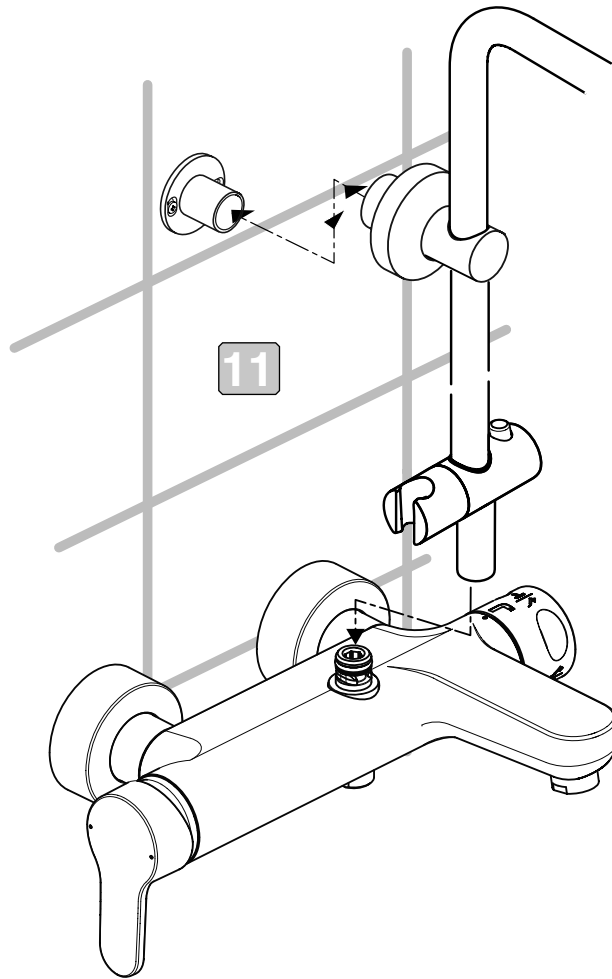

Ideal Standard

CERAFINE MODEL O

03.2021 / B565109

Ideal Standard International NV
Corporate Village – Gent Building
Da Vincilaan 2
1935 Zaventem
Belgium
<http://www.idealstandardinternational.com>

	P bar	0,5	MAX. 10	1	5		Q (3 bar)
	T C°		MAX. 80		65		l/min
					40		
							20 8 9,5